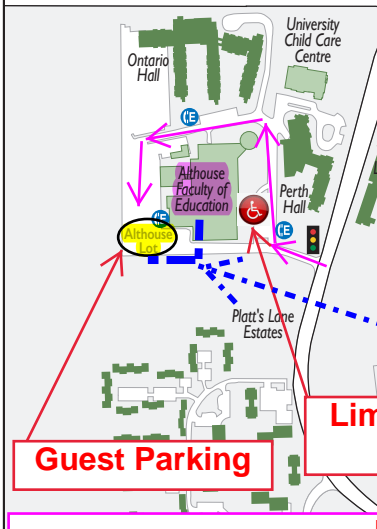

Western

London Lesbian Film Festival

250 Metres
Walking Time: 3-4 Minutes

Limited Accessible Parking in front of Althouse

DIRECTIONS
After you have entered at the lights - turn RIGHT (to head towards the back of Ontario Hall). Turn LEFT at the stop sign to turn to Ontario Hall. Drive STRAIGHT to the end past Ontario Hall and then LEFT into the guest parking behind Althouse.

- Emergency Phone
- Barrier-free (accessible) meters
- Visitor parking lot
See detailed parking maps for additional visitor parking at meters and pay & display areas.
- Student housing
- Off-campus buildings housing Western facilities

For a broad selection of parking and other campus maps visit geography.uwo.ca/campusmaps/
Barrier-free parking is available in all lots.