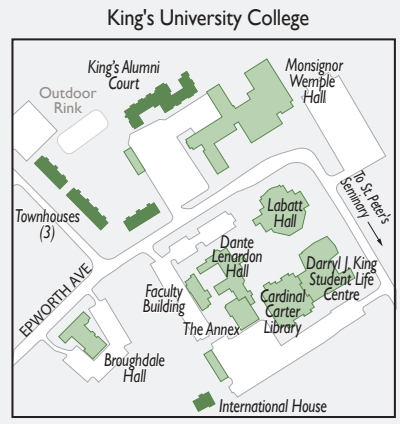

Western

London Lesbian Film Festival

250 Metres
Walking Time: 3-4 Minutes

Limited Accessible Parking in front of Althouse

DIRECTIONS
After you have entered at the lights - turn RIGHT (to head towards the back of Ontario Hall). Turn LEFT at the stop sign to turn to Ontario Hall. Drive STRAIGHT to the end past Ontario Hall and then LEFT into the guest parking behind Althouse.

- Emergency Phone
- Barrier-free (accessible) meters
- Visitor parking lot
See detailed parking maps for additional visitor parking at meters and pay & display areas.
- Student housing
- Off-campus buildings housing Western facilities

For a broad selection of parking and other campus maps visit geography.uwo.ca/campusmaps/
Barrier-free parking is available in all lots.