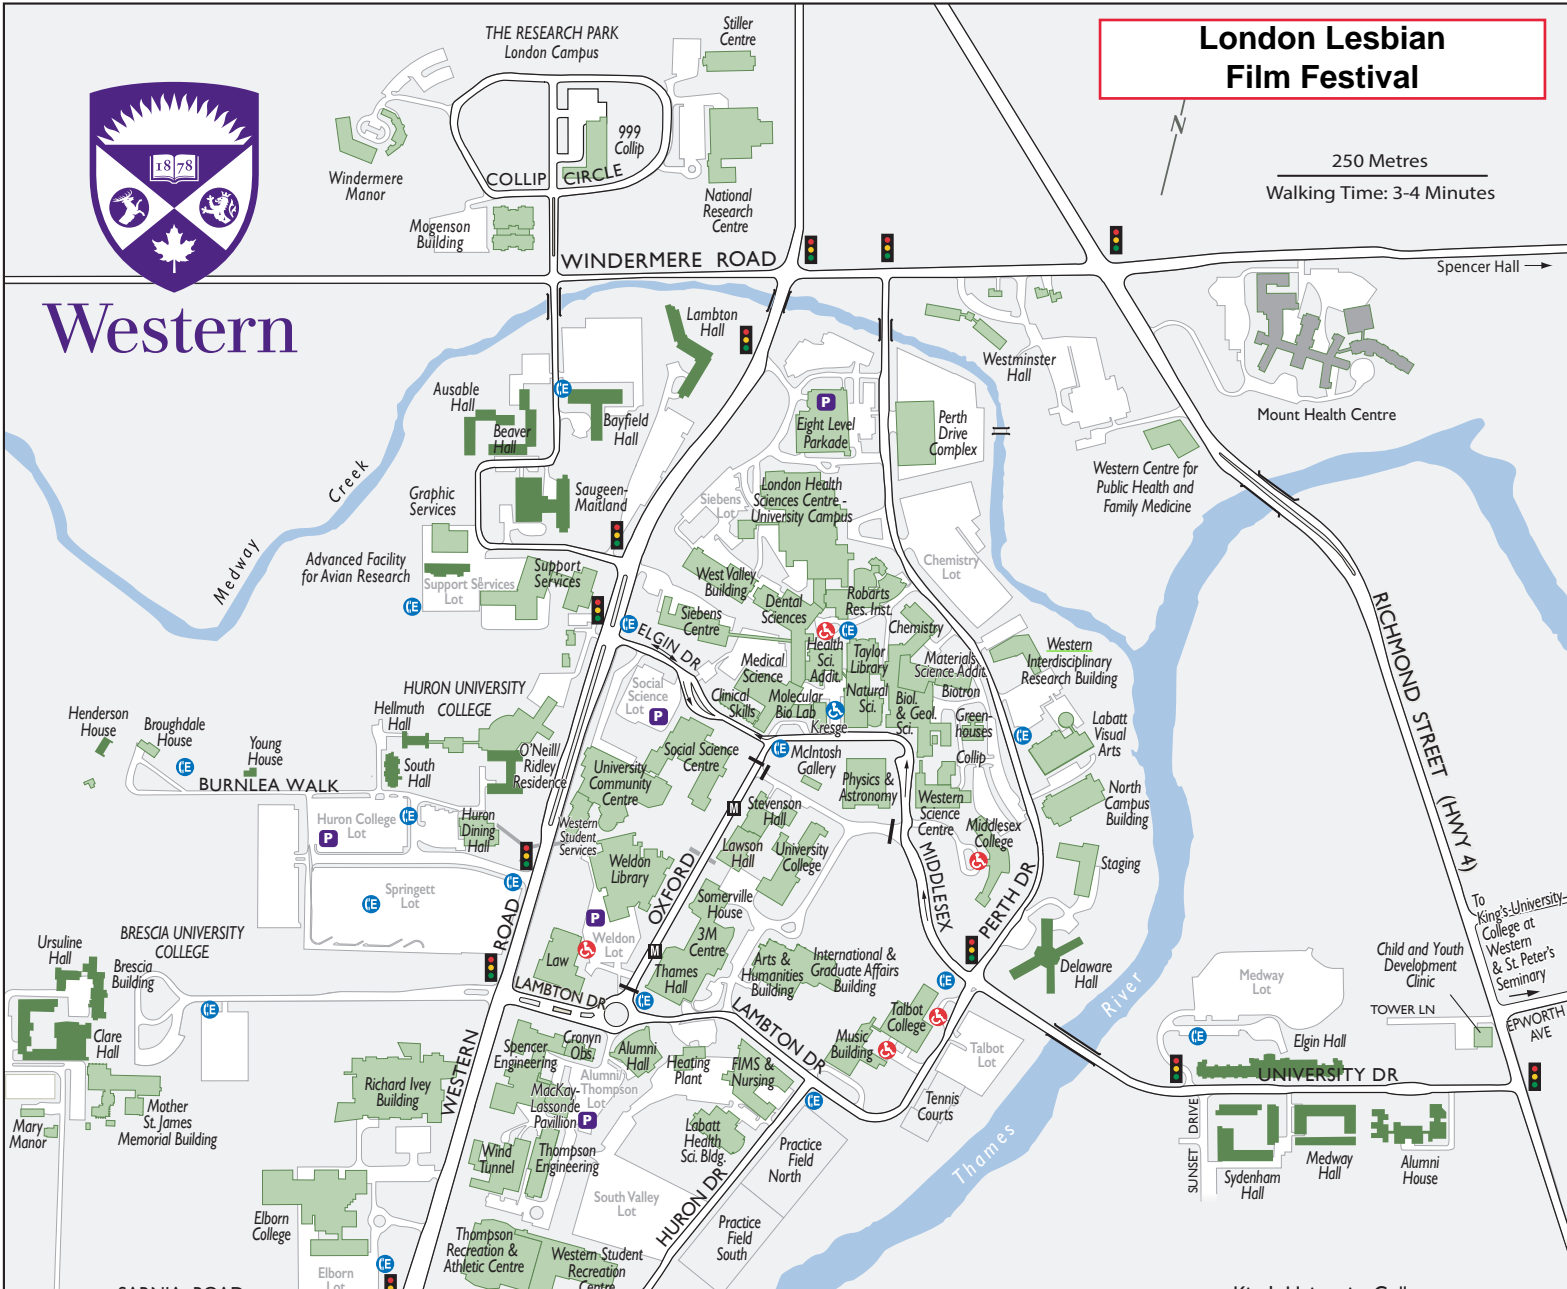

Western

London Lesbian Film Festival

250 Metres
Walking Time: 3-4 Minutes

Limited Accessible Parking in front of Althouse

DIRECTIONS
After you have entered at the lights - turn RIGHT (to head towards the back of Ontario Hall). Turn LEFT at the stop sign to turn to Ontario Hall. Drive STRAIGHT to the end past Ontario Hall and then LEFT into the guest parking behind Althouse.

- Emergency Phone
- Barrier-free (accessible) meters
- Visitor parking lot
See detailed parking maps for additional visitor parking at meters and pay & display areas.
- Student housing
- Off-campus buildings housing Western facilities

For a broad selection of parking and other campus maps visit geography.uwo.ca/campusmaps/
Barrier-free parking is available in all lots.